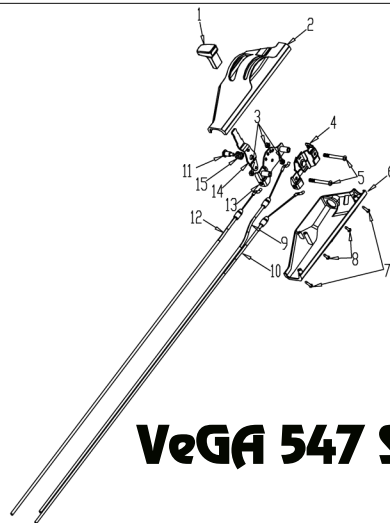

VeGA 547 SPXV GCV 200

r.v. 2024

C