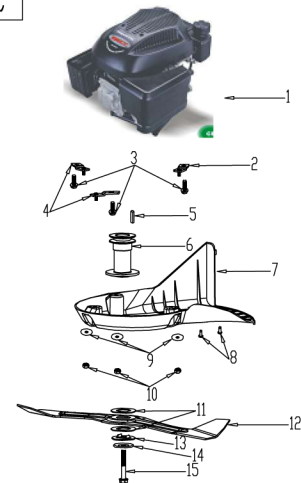

A

VeGA
GARDEN MACHINES

B

VeGA 547 SPXV GCV 200

r.v. 2024

C

D

E

F

v-garden

MODEL	P53SHLV-GCV200
NO.23001015