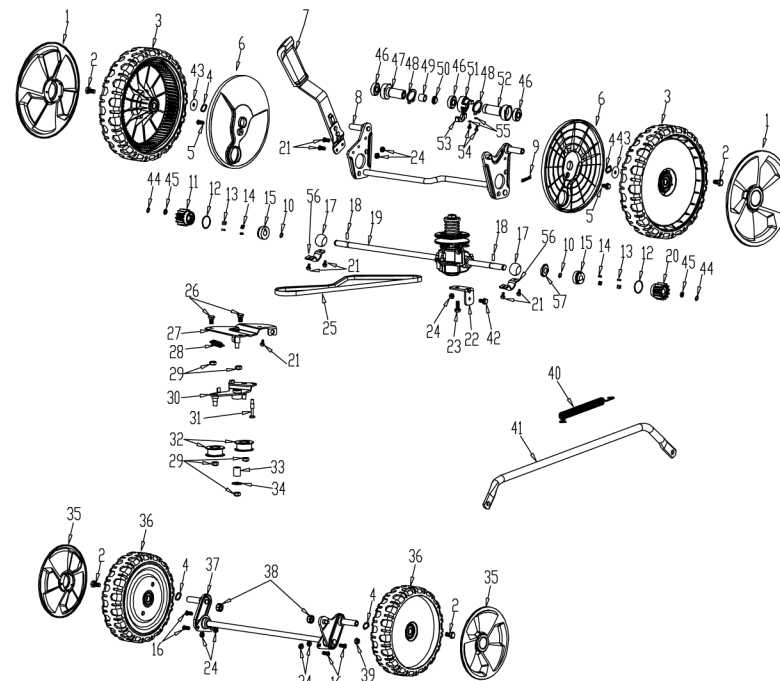

F

**v-garden**

MODEL	P53SHLV-GCV200
NO.23001015	

No.	ID zboží	Název
<b>A</b>	<b>Part A</b>	
A-1	GR001000000	Armrest foam pipe
A-2	GR002000057	Clutch Lever
A-3	GR004000072	Handle
A-4	GR003000072	Brake Lever
A-5	GR005000000	Rope Guide
A-6	B5026W00000	Flat Washer
A-7	B2008W00000	Nut
A-8	GR006000013	Left Handle
A-9	GR007000013	Right Handle
A-10	B5063B00000	Flat Washer
A-11	B5064B00000	Flat Washer
A-12	B5019W00000	Flat Washer
A-13	B2017W00000	Nut
A-14	GR008000000	Handle gloves
A-15	GR009000000	Armrest gear
A-16	B3034W00000	Screw

No.	ID zboží	Název
<b>C</b>	<b>Part C</b>	
C-1	GCV200N3000	Engine
C-2	GR019000000	fixing plate
C-3	B3001B00000	Screw
C-4	GR021000000	fixing plate
C-3	BE005W00000	Flat Key
C-6	GR4AWXXN300	blade adapter
C-7	GS001000000	Belt Cover
C-8	B3022W00000	Screw
C-10	B2016W00000	Nut
C-11	GR027000000	Blade friction plate
C-12	GS651000000	Blade limit washer
C-13	GR028000000	Blade limit washer
C-14	GR029000000	blade washer
C-15	B1004B00000	Blade Bolt

No.	ID zboží	Název
E	Part E	
E-41	GS005000100	Connecting rod
E-42	B30B1W13000	Screw
E-43	B5074W00000	Flat Washer
E-44	B9043B00000	Spring
E-45	B5089W00000	Flat Washer
E-46	B0021W00000	Ball Bearing
E-47	GR49CR00000	Rear wheel drive shaft sleeve
E-48	B9042B00000	Lock Ring
E-49	GR49D000010	Shaft sleeve
E-50	GR49E000000	Dust cover
E-51	GR49FT00000	Shaft sleeve
E-52	GR49CL00000	Shaft sleeve
E-53	GR49FG00000	Shaft sleeve cover
E-54	B30B1W20000	Screw
E-55	B6003B00000	Spring washer
E-56	GR49A000000	plate
E-57	GR49G000000	Shaft sleeve