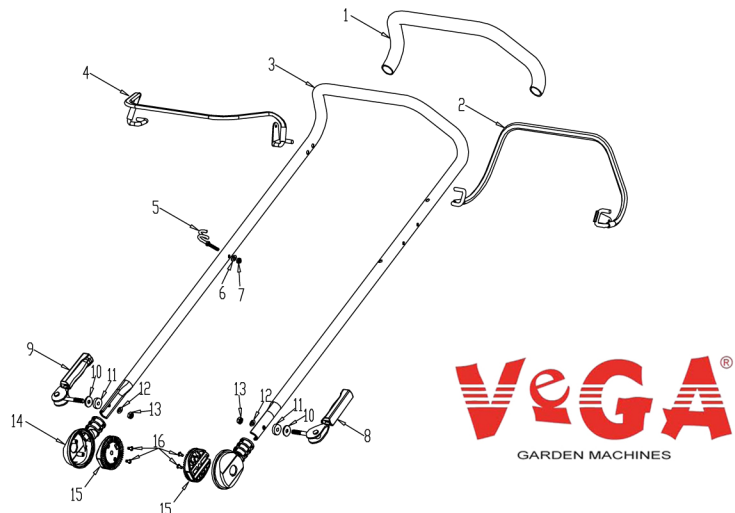

A

**VeGA**  
GARDEN MACHINES

B

**VeGA 547 SPXV GCV 200**

r.v. 2024

C

D

E

F

**v-garden**

MODEL	P53SHLV-GCV200
NO.23001015	

No.	ID zboží	Název
<b>A</b>	<b>Part A</b>	
A-1	GR001000000	Armrest foam pipe
A-2	GR002000057	Clutch Lever
A-3	GR004000072	Handle
A-4	GR003000072	Brake Lever
A-5	GR005000000	Rope Guide
A-6	B5026W00000	Flat Washer
A-7	B2008W00000	Nut
A-8	GR006000013	Left Handle
A-9	GR007000013	Right Handle
A-10	B5063B00000	Flat Washer
A-11	B5064B00000	Flat Washer
A-12	B5019W00000	Flat Washer
A-13	B2017W00000	Nut
A-14	GR008000000	Handle gloves
A-15	GR009000000	Armrest gear
A-16	B3034W00000	Screw

No.	ID zboží	Název
<b>C</b>	<b>Part C</b>	
C-1	GCV200N3000	Engine
C-2	GR019000000	fixing plate
C-3	B3001B00000	Screw
C-4	GR021000000	fixing plate
C-3	BE005W00000	Flat Key
C-6	GR4AWXXN300	blade adapter
C-7	GS001000000	Belt Cover
C-8	B3022W00000	Screw
C-10	B2016W00000	Nut
C-11	GR027000000	Blade friction plate
C-12	GS651000000	Blade limit washer
C-13	GR028000000	Blade limit washer
C-14	GR029000000	blade washer
C-15	B1004B00000	Blade Bolt

No.	ID zboží	Název
<b>B</b>	<b>Part B</b>	
B-1	GR01X000013	Plastic Grip
B-2	GR013000010	handle box upper cover
B-3	B2008W00000	Nut
B-4	GRTS1000000	Fixed Plate
B-5	B1103W06060	Bolt
B-6	GR015000010	handle box lower cover
B-7	B3032W00000	Screw
B-8	B3034W00000	Screw
B-9	GR39XXN0000	Clutch Cable
B-10	GR39XY60000	Clutch cabel
B-11	G33P0000000	Bolt
B-13	GR017000000	Fixed Plate
B-12	GR3A1400000	Variable speed cable
B-14	GR018000000	Variable speed Plastic Grip
B-15	G33N1000000	Spring