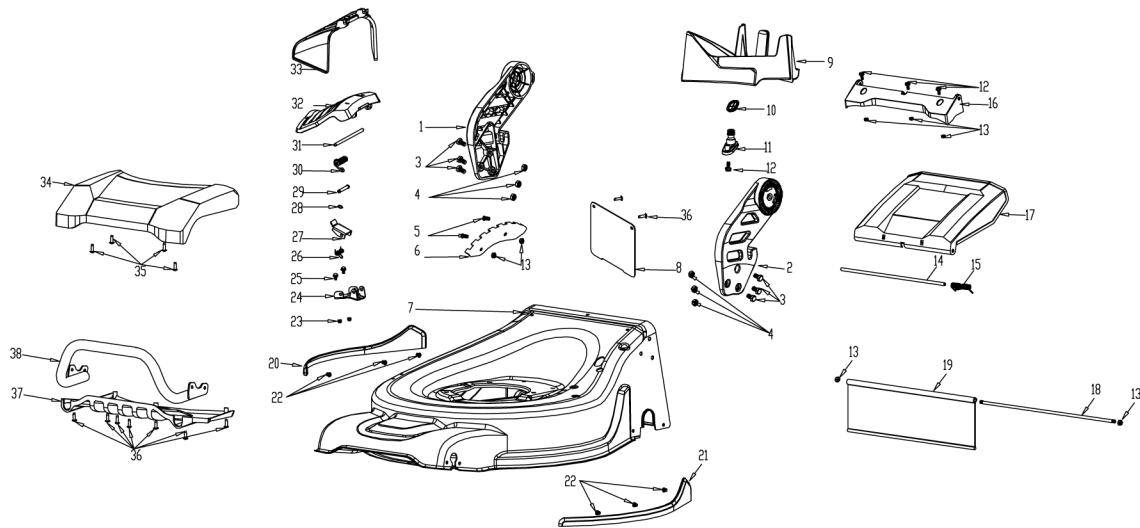

A

VeGA
GARDEN MACHINES

B

VeGA 547 SPXV GCV 200

r.v. 2024

C

D

E

F

v-garden

MODEL	P53SHLV-GCV200
NO.23001015